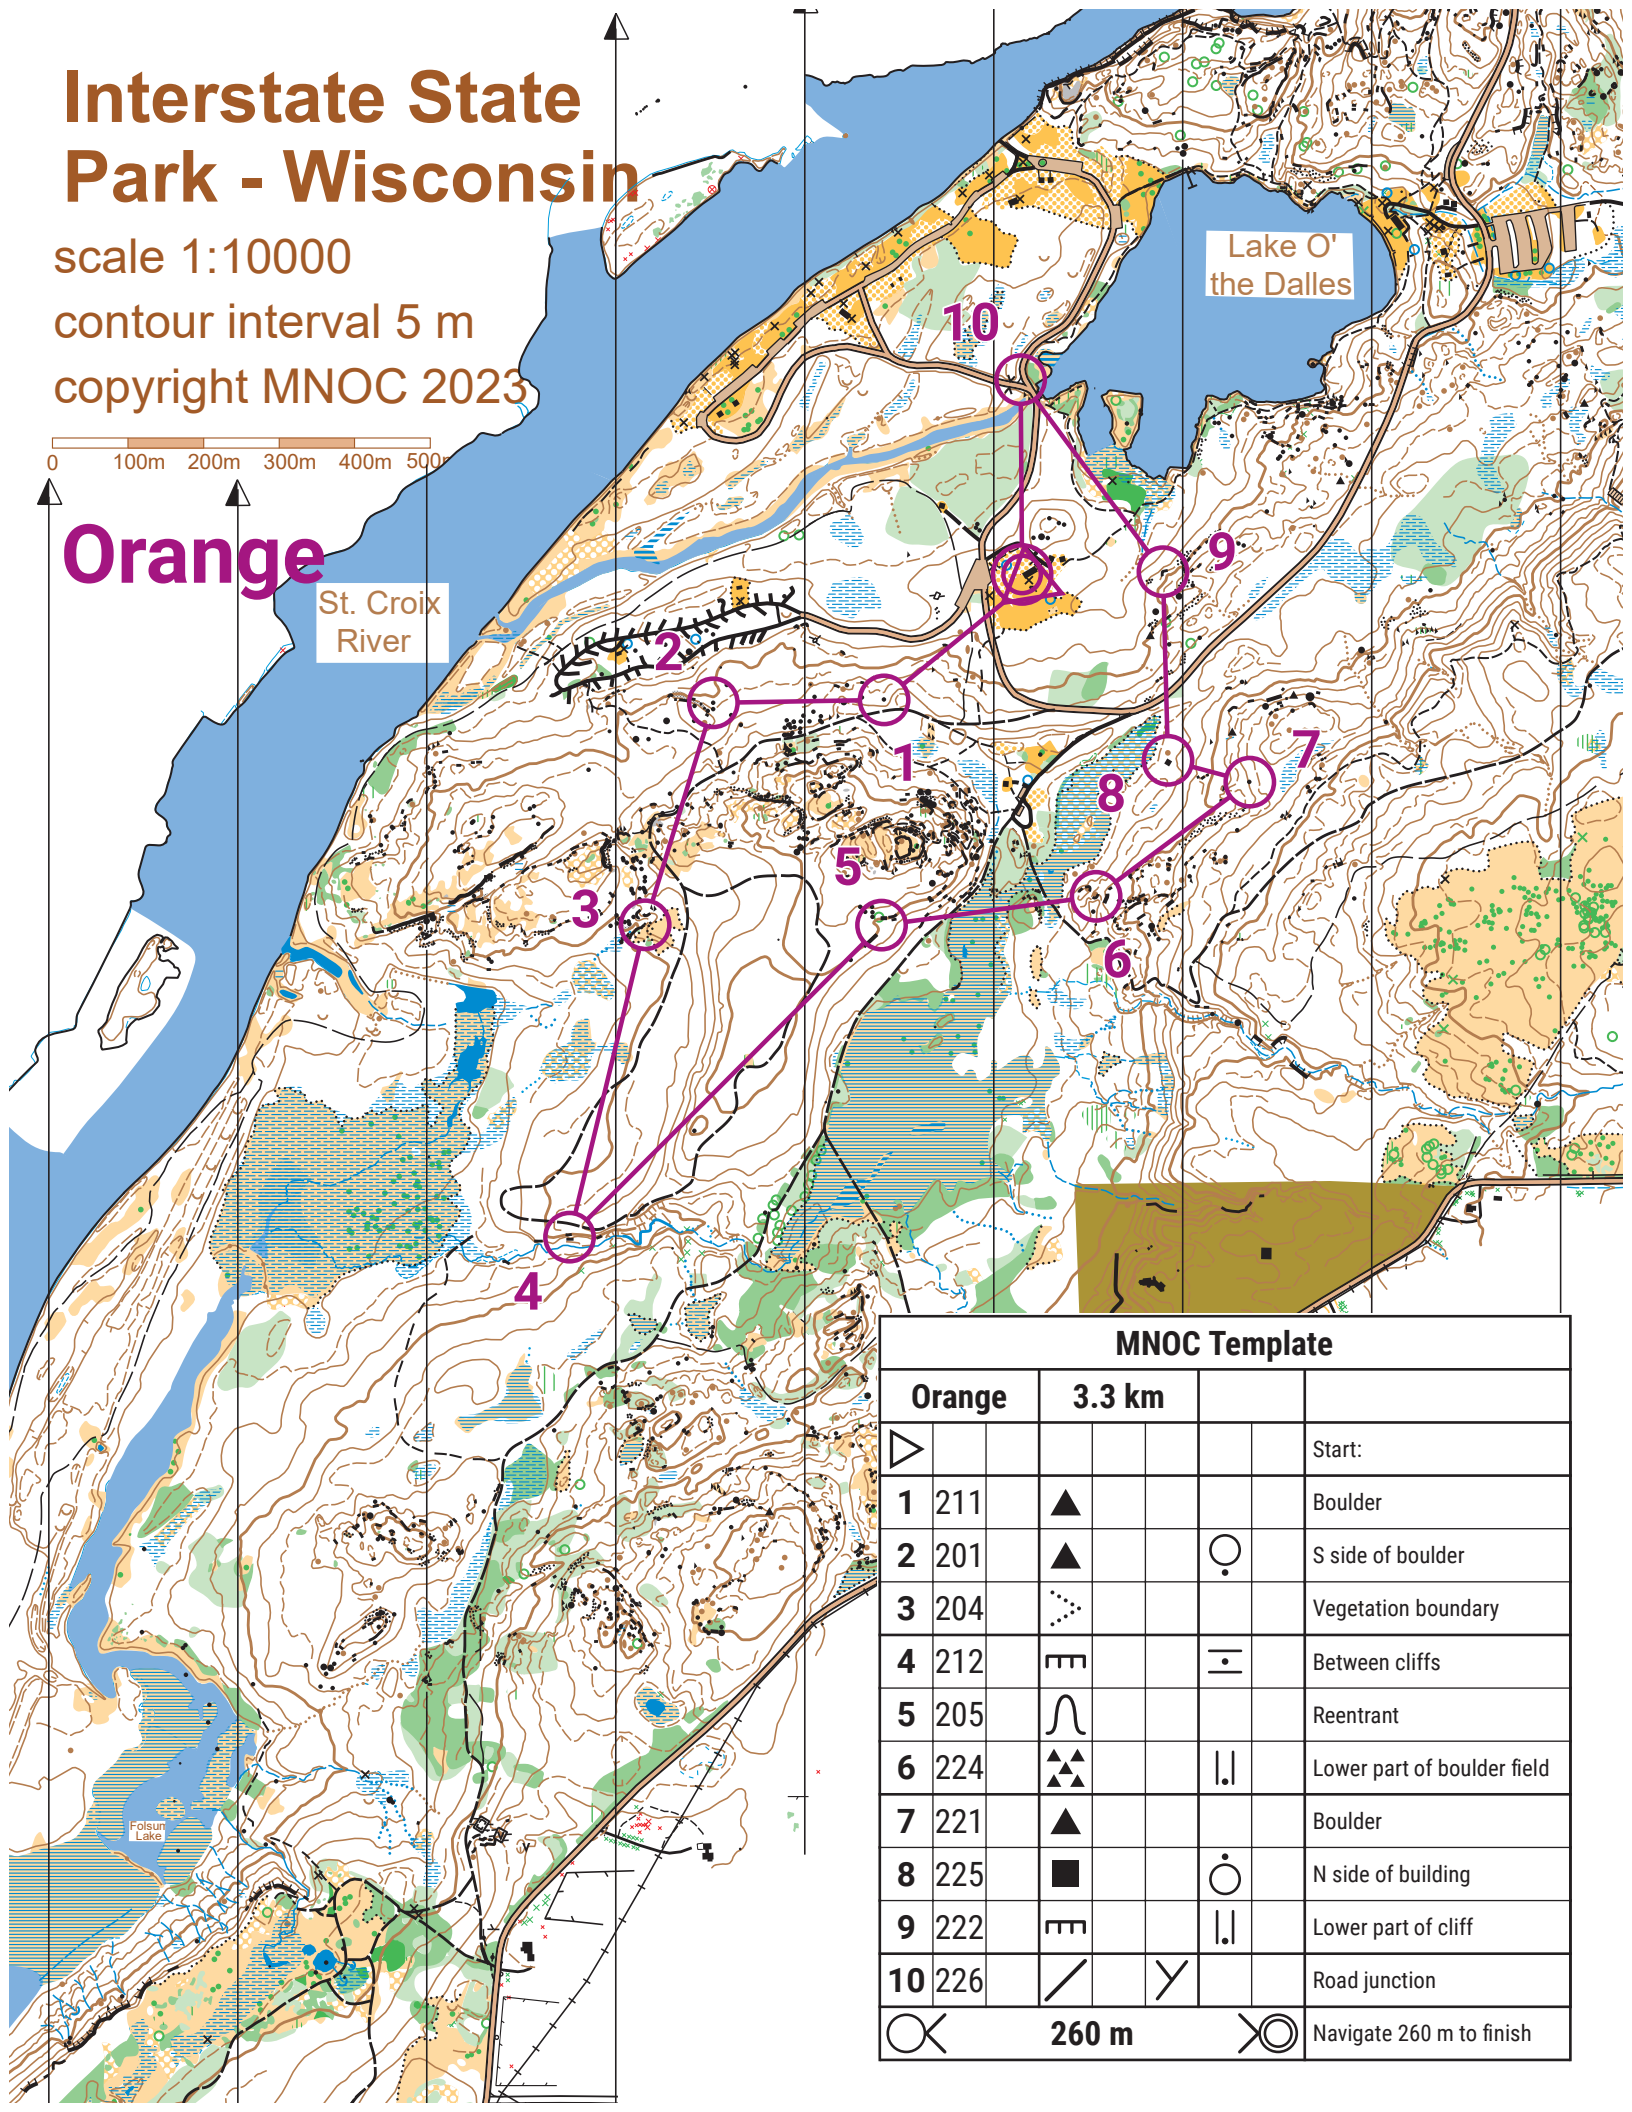

Interstate State Park - Wisconsin

scale 1:10000

contour interval 5 m

copyright MNOC 2023

0 100m 200m 300m 400m 500m

Orange

St. Croix River

Lake O' the Dalles

MNOC Template

Orange		3.3 km			
▶					Start:
1	211	▲			Boulder
2	201	▲		○	S side of boulder
3	204	⋯			Vegetation boundary
4	212	▄▄▄		≡	Between cliffs
5	205	∩			Reentrant
6	224	▲▲▲			Lower part of boulder field
7	221	▲			Boulder
8	225	■		○	N side of building
9	222	▄▄▄			Lower part of cliff
10	226	/	Y		Road junction
○		260 m	○		Navigate 260 m to finish