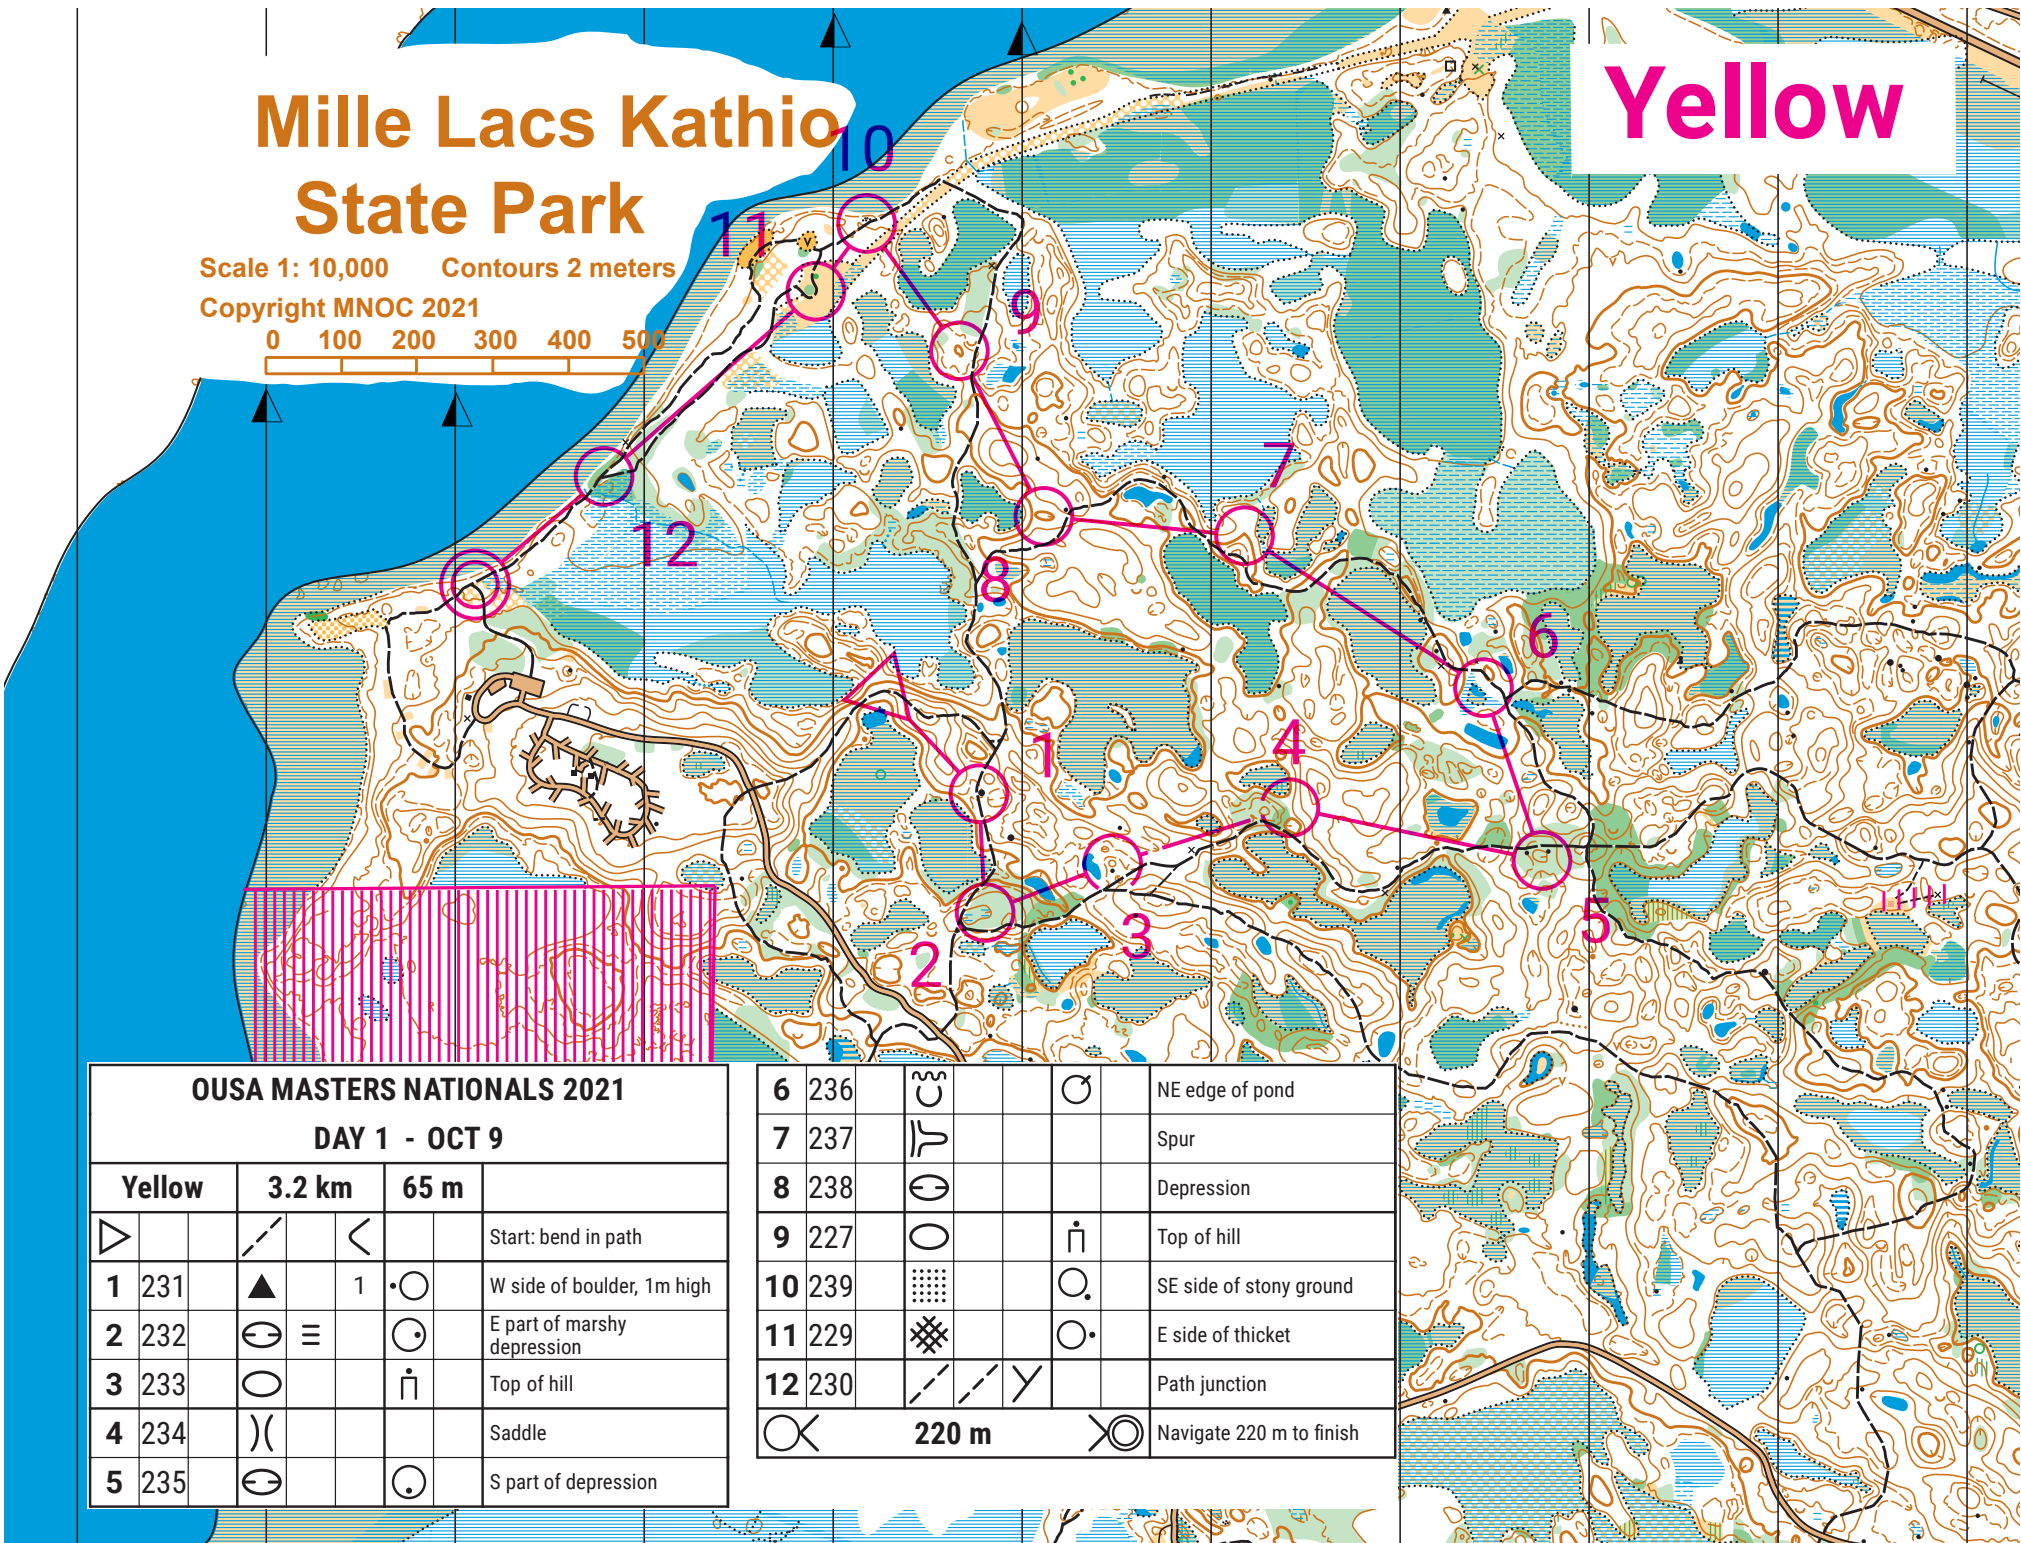

# Mille Lacs Kathio State Park

Scale 1: 10,000    Contours 2 meters  
Copyright MNOC 2021

## Yellow

### OUSA MASTERS NATIONALS 2021

DAY 1 - OCT 9

	Yellow	3.2 km	65 m	
				Start: bend in path
1	231		1	W side of boulder, 1m high
2	232			E part of marshy depression
3	233			Top of hill
4	234			Saddle
5	235			S part of depression

6	236				NE edge of pond
7	237				Spur
8	238				Depression
9	227				Top of hill
10	239				SE side of stony ground
11	229				E side of thicket
12	230				Path junction
			220 m		Navigate 220 m to finish