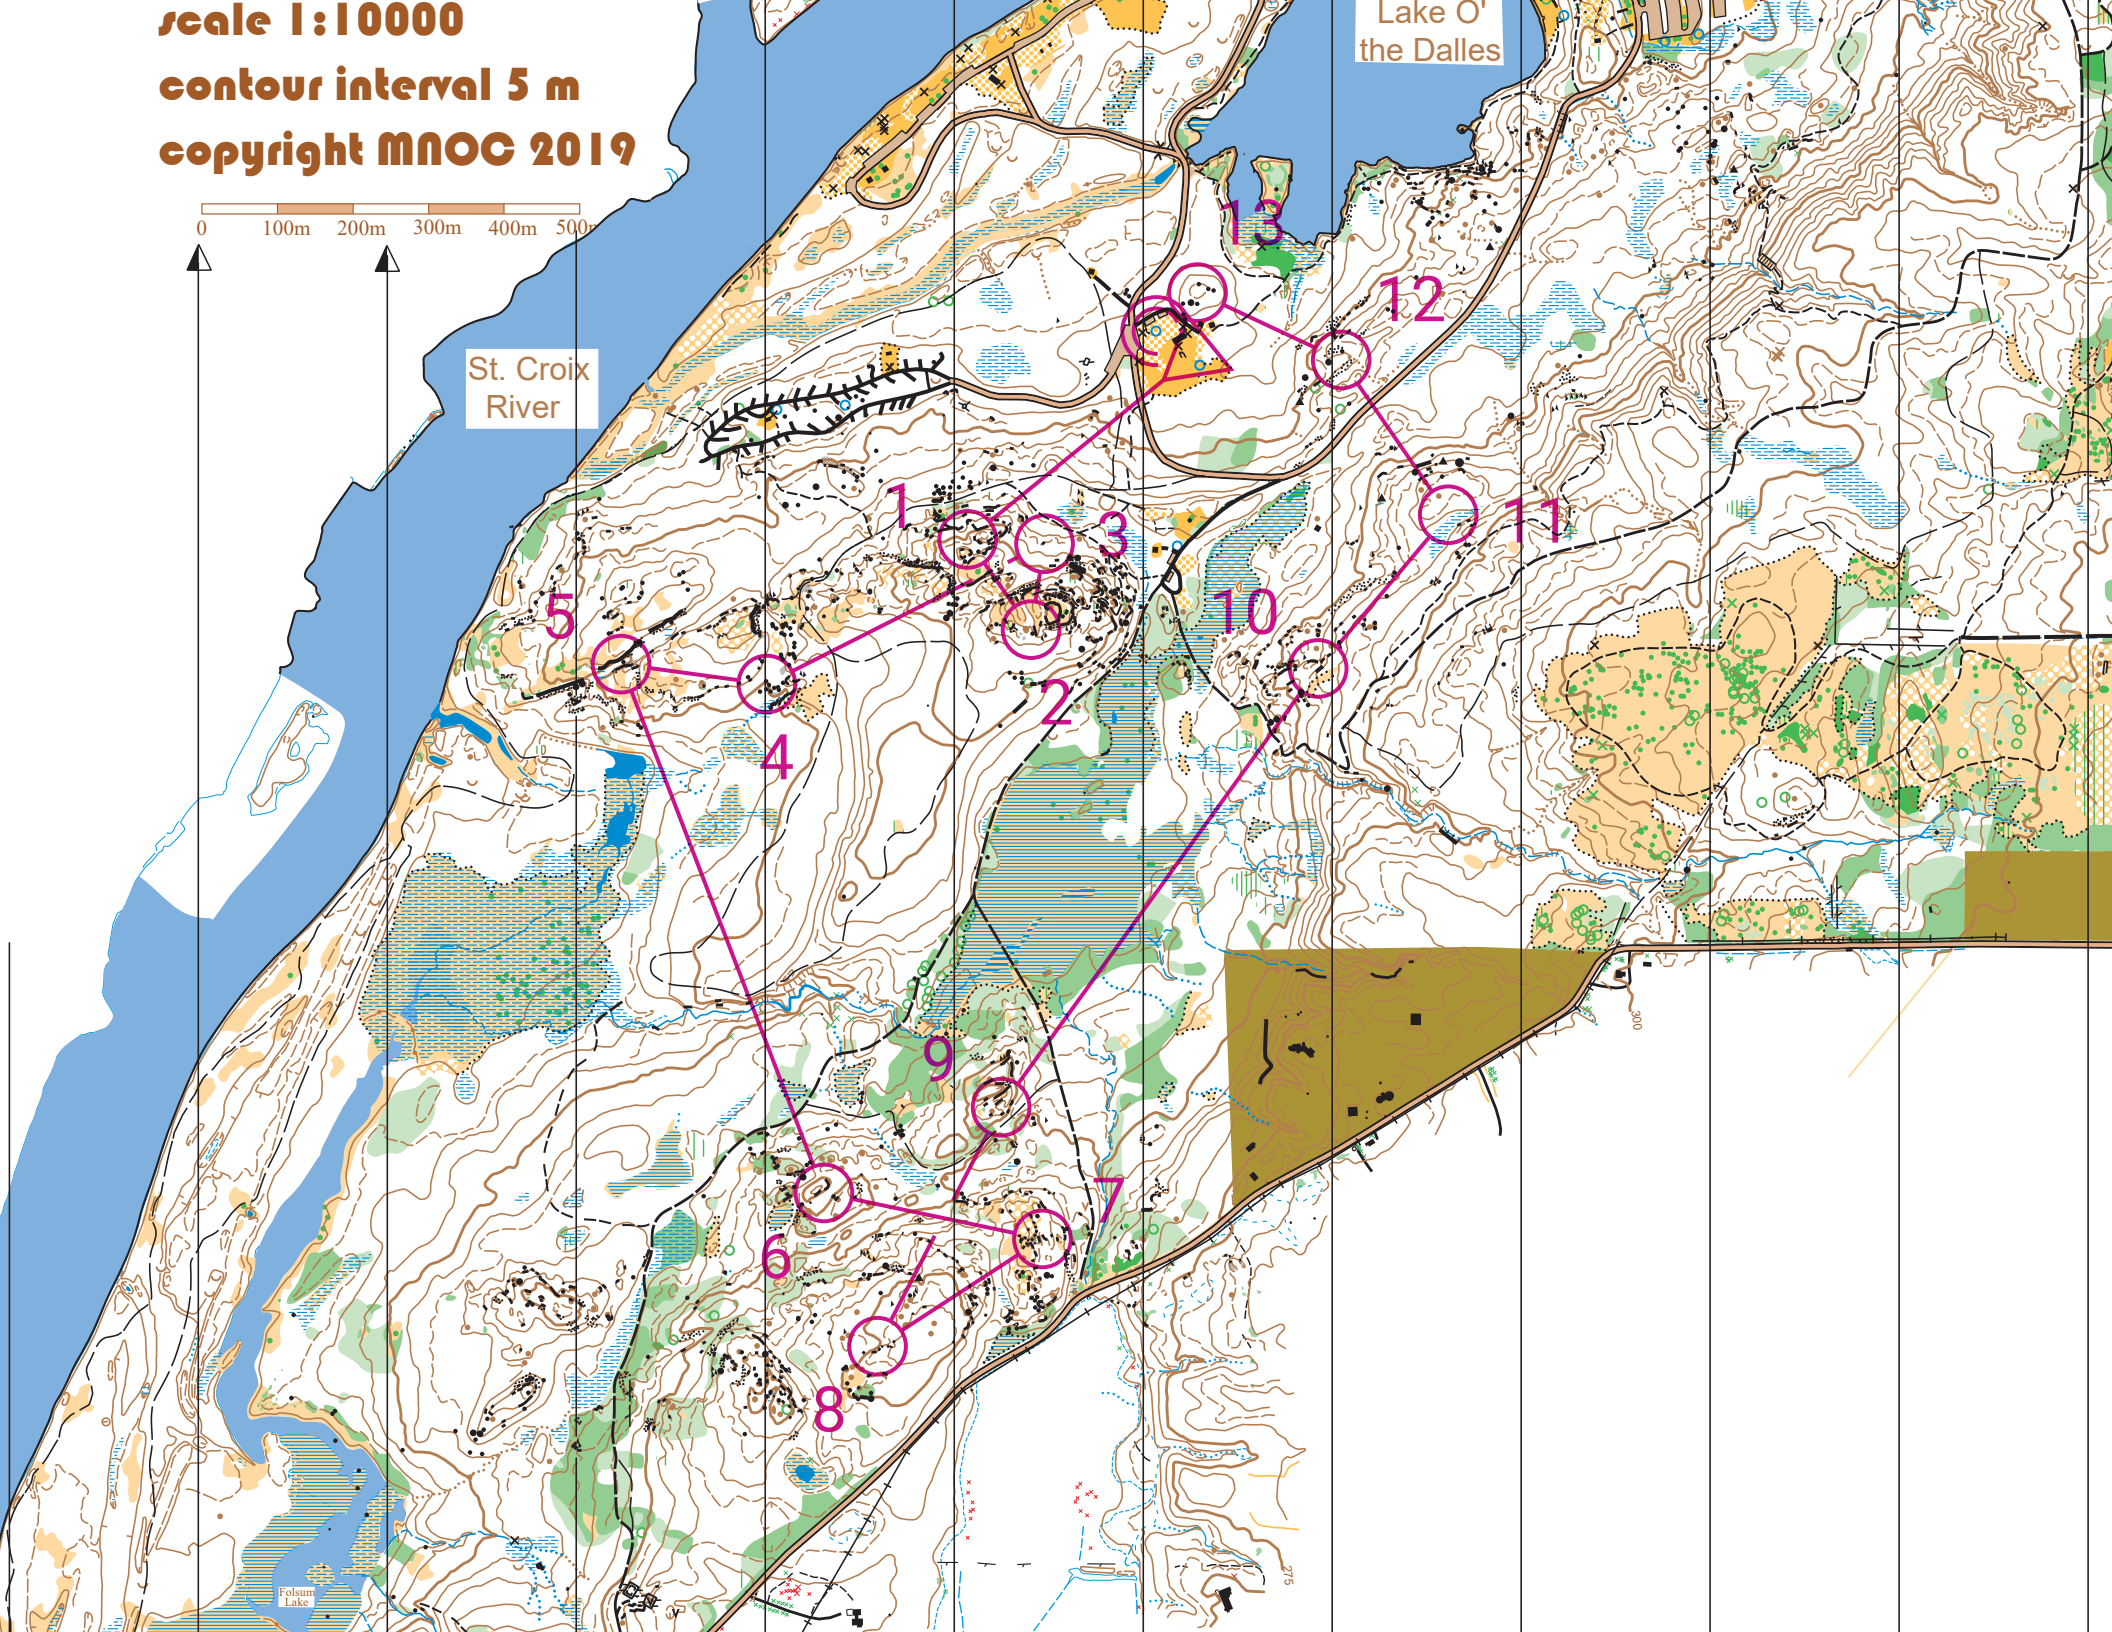

scale 1:10000
contour interval 5 m
copyright MNOC 2019

St. Croix
River

Lake O'
the Dalles

Folsom
Lake