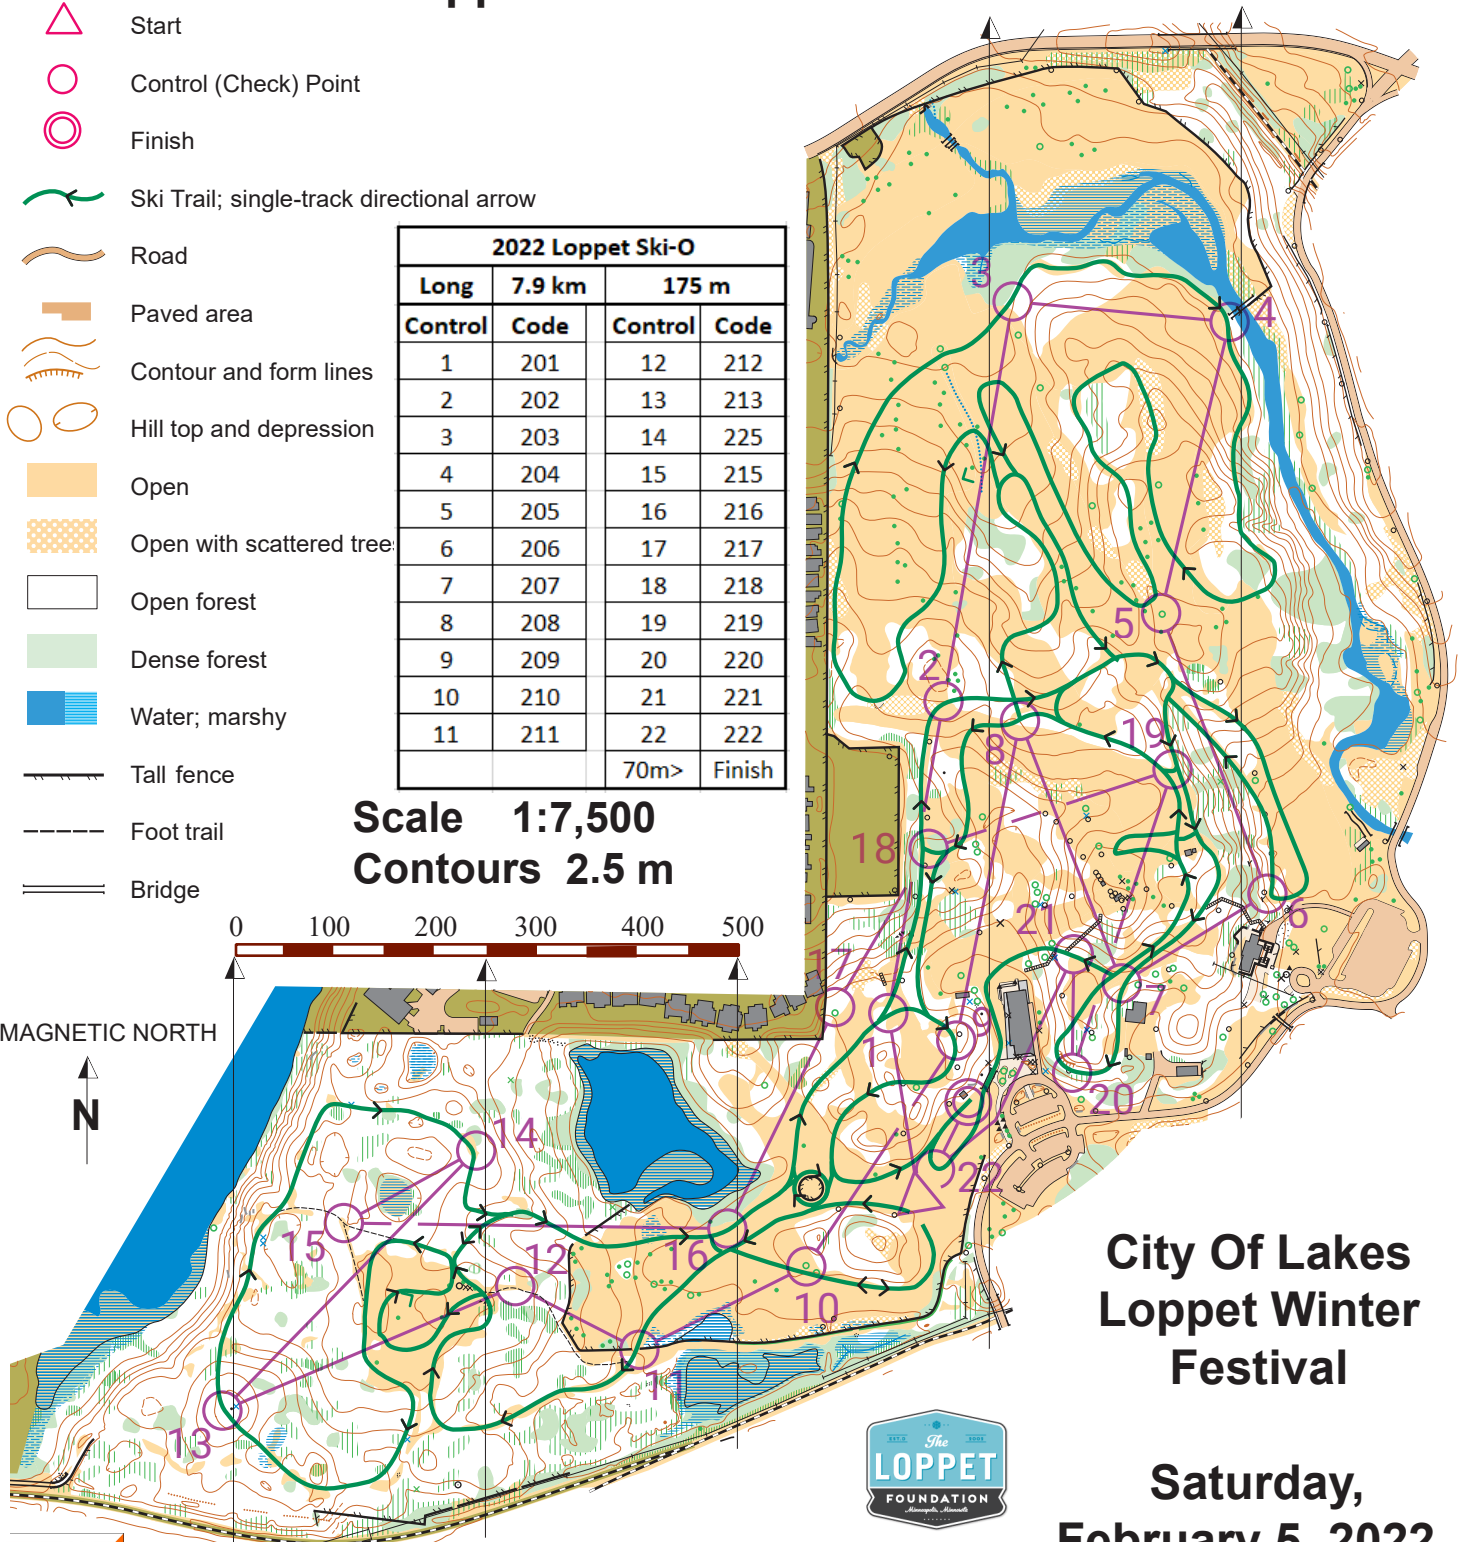

Minnesota Orienteering Club

www.mnoc.org

Ski-Orienteering Loppet

Long

-  Start
-  Control (Check) Point
-  Finish
-  Ski Trail; single-track directional arrow
-  Road
-  Paved area
-  Contour and form lines
-  Hill top and depression
-  Open
-  Open with scattered tree
-  Open forest
-  Dense forest
-  Water; marshy
-  Tall fence
-  Foot trail
-  Bridge

2022 Loppet Ski-O			
Long	7.9 km	175 m	
Control	Code	Control	Code
1	201	12	212
2	202	13	213
3	203	14	225
4	204	15	215
5	205	16	216
6	206	17	217
7	207	18	218
8	208	19	219
9	209	20	220
10	210	21	221
11	211	22	222
		70m>	Finish

Scale 1:7,500
Contours 2.5 m

0 100 200 300 400 500

MAGNETIC NORTH

**City Of Lakes
Loppet Winter
Festival**

**Saturday,
February 5, 2022**

©2018 Know My Way LLC www.iknowmyway.org
Cartography: Andrea-Ingrid Schneider