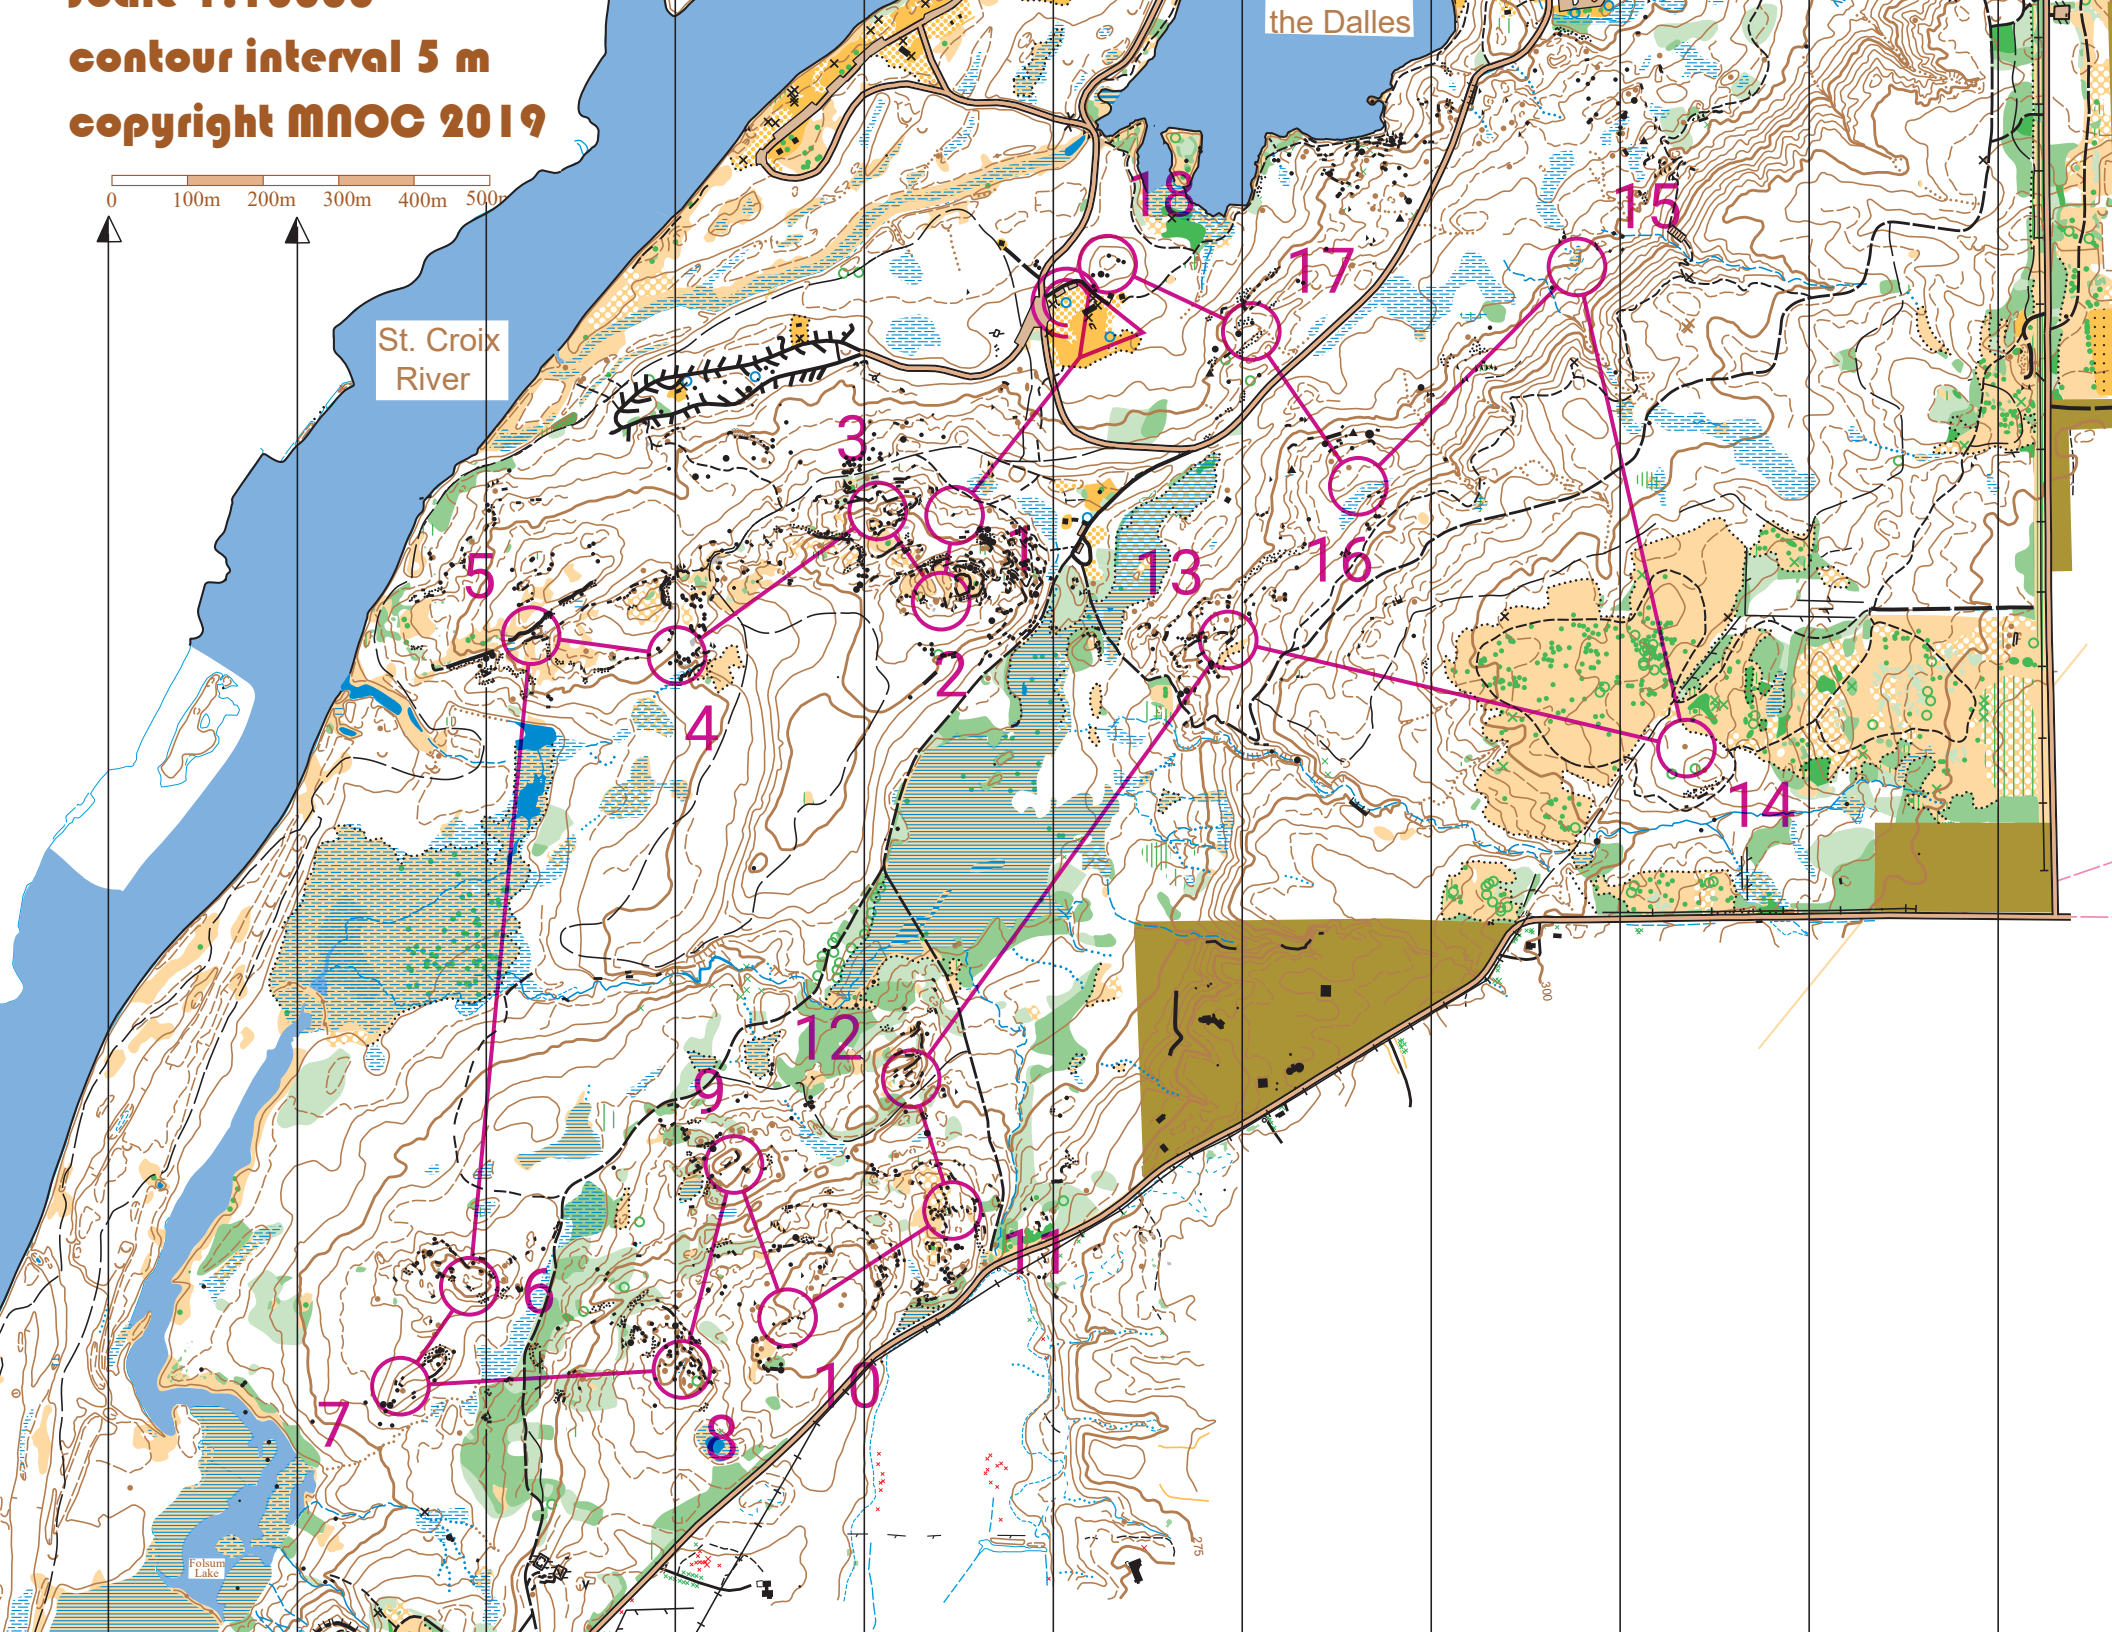

contour interval 5 m
copyright MNOC 2019

0 100m 200m 300m 400m 500m

St. Croix
River

the Dalles

Folsom
Lake