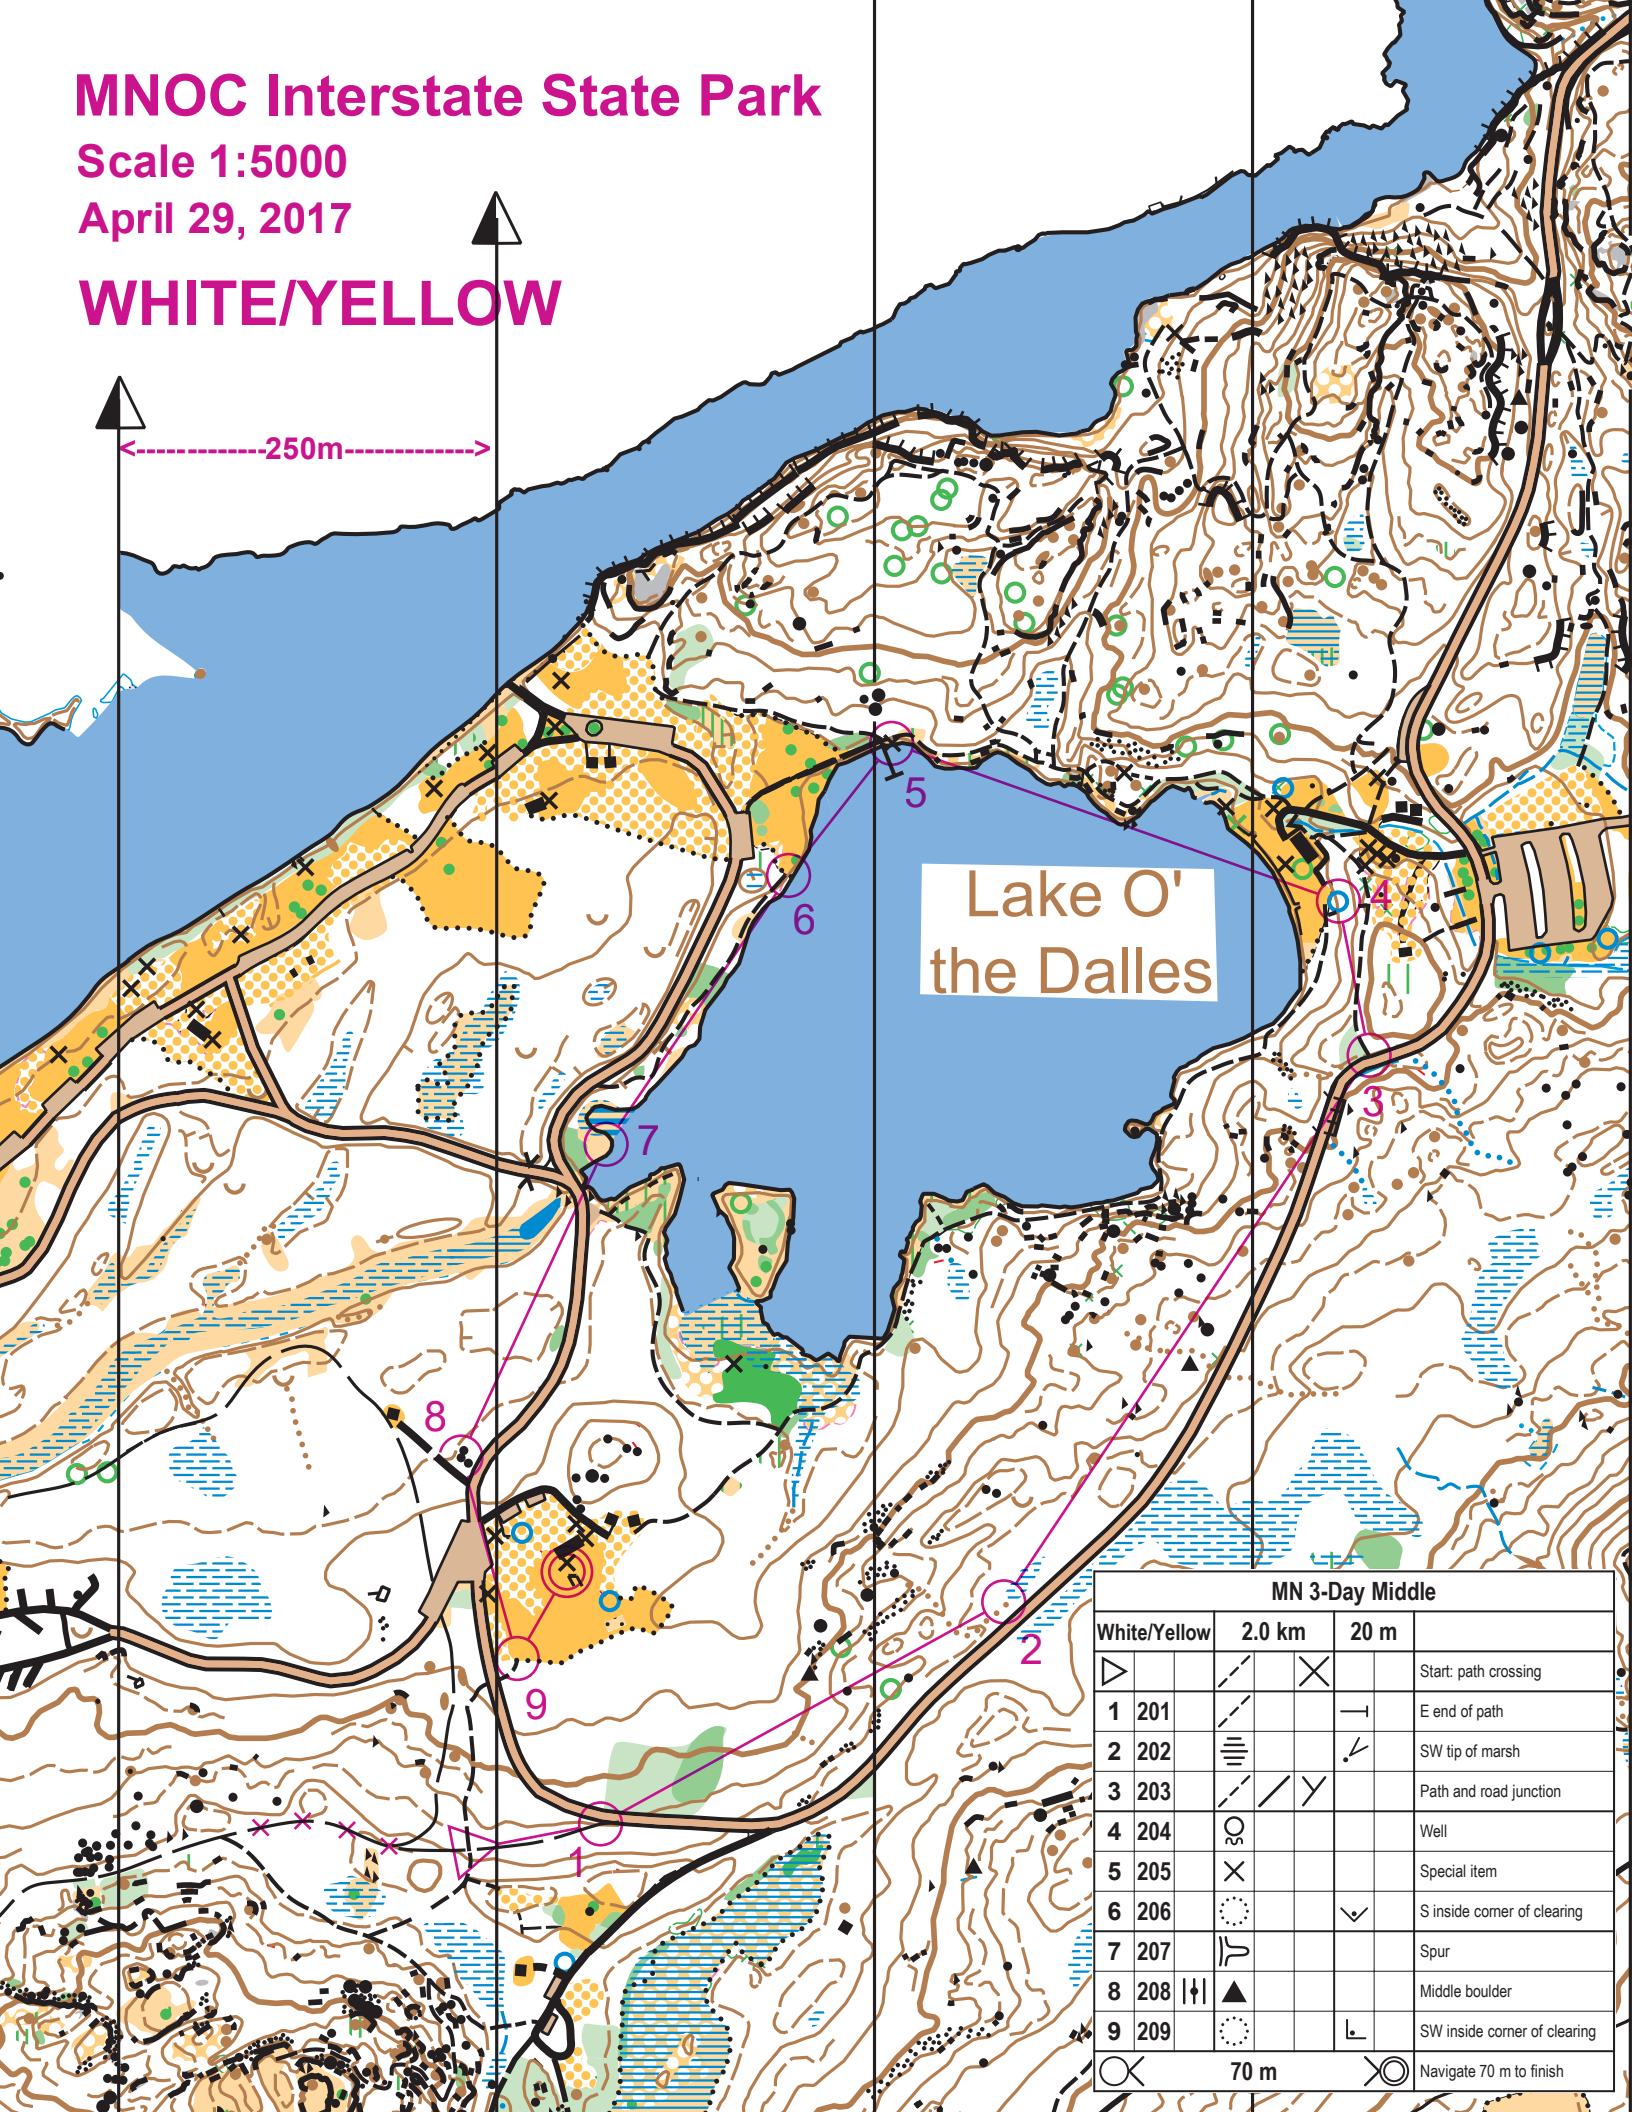

MNOC Interstate State Park

Scale 1:5000

April 29, 2017

WHITE/YELLOW

Lake O' the Dalles

MN 3-Day Middle

	White/Yellow	2.0 km	20 m	
				Start: path crossing
1	201			E end of path
2	202			SW tip of marsh
3	203			Path and road junction
4	204			Well
5	205			Special item
6	206			S inside corner of clearing
7	207			Spur
8	208			Middle boulder
9	209			SW inside corner of clearing
		70 m		Navigate 70 m to finish