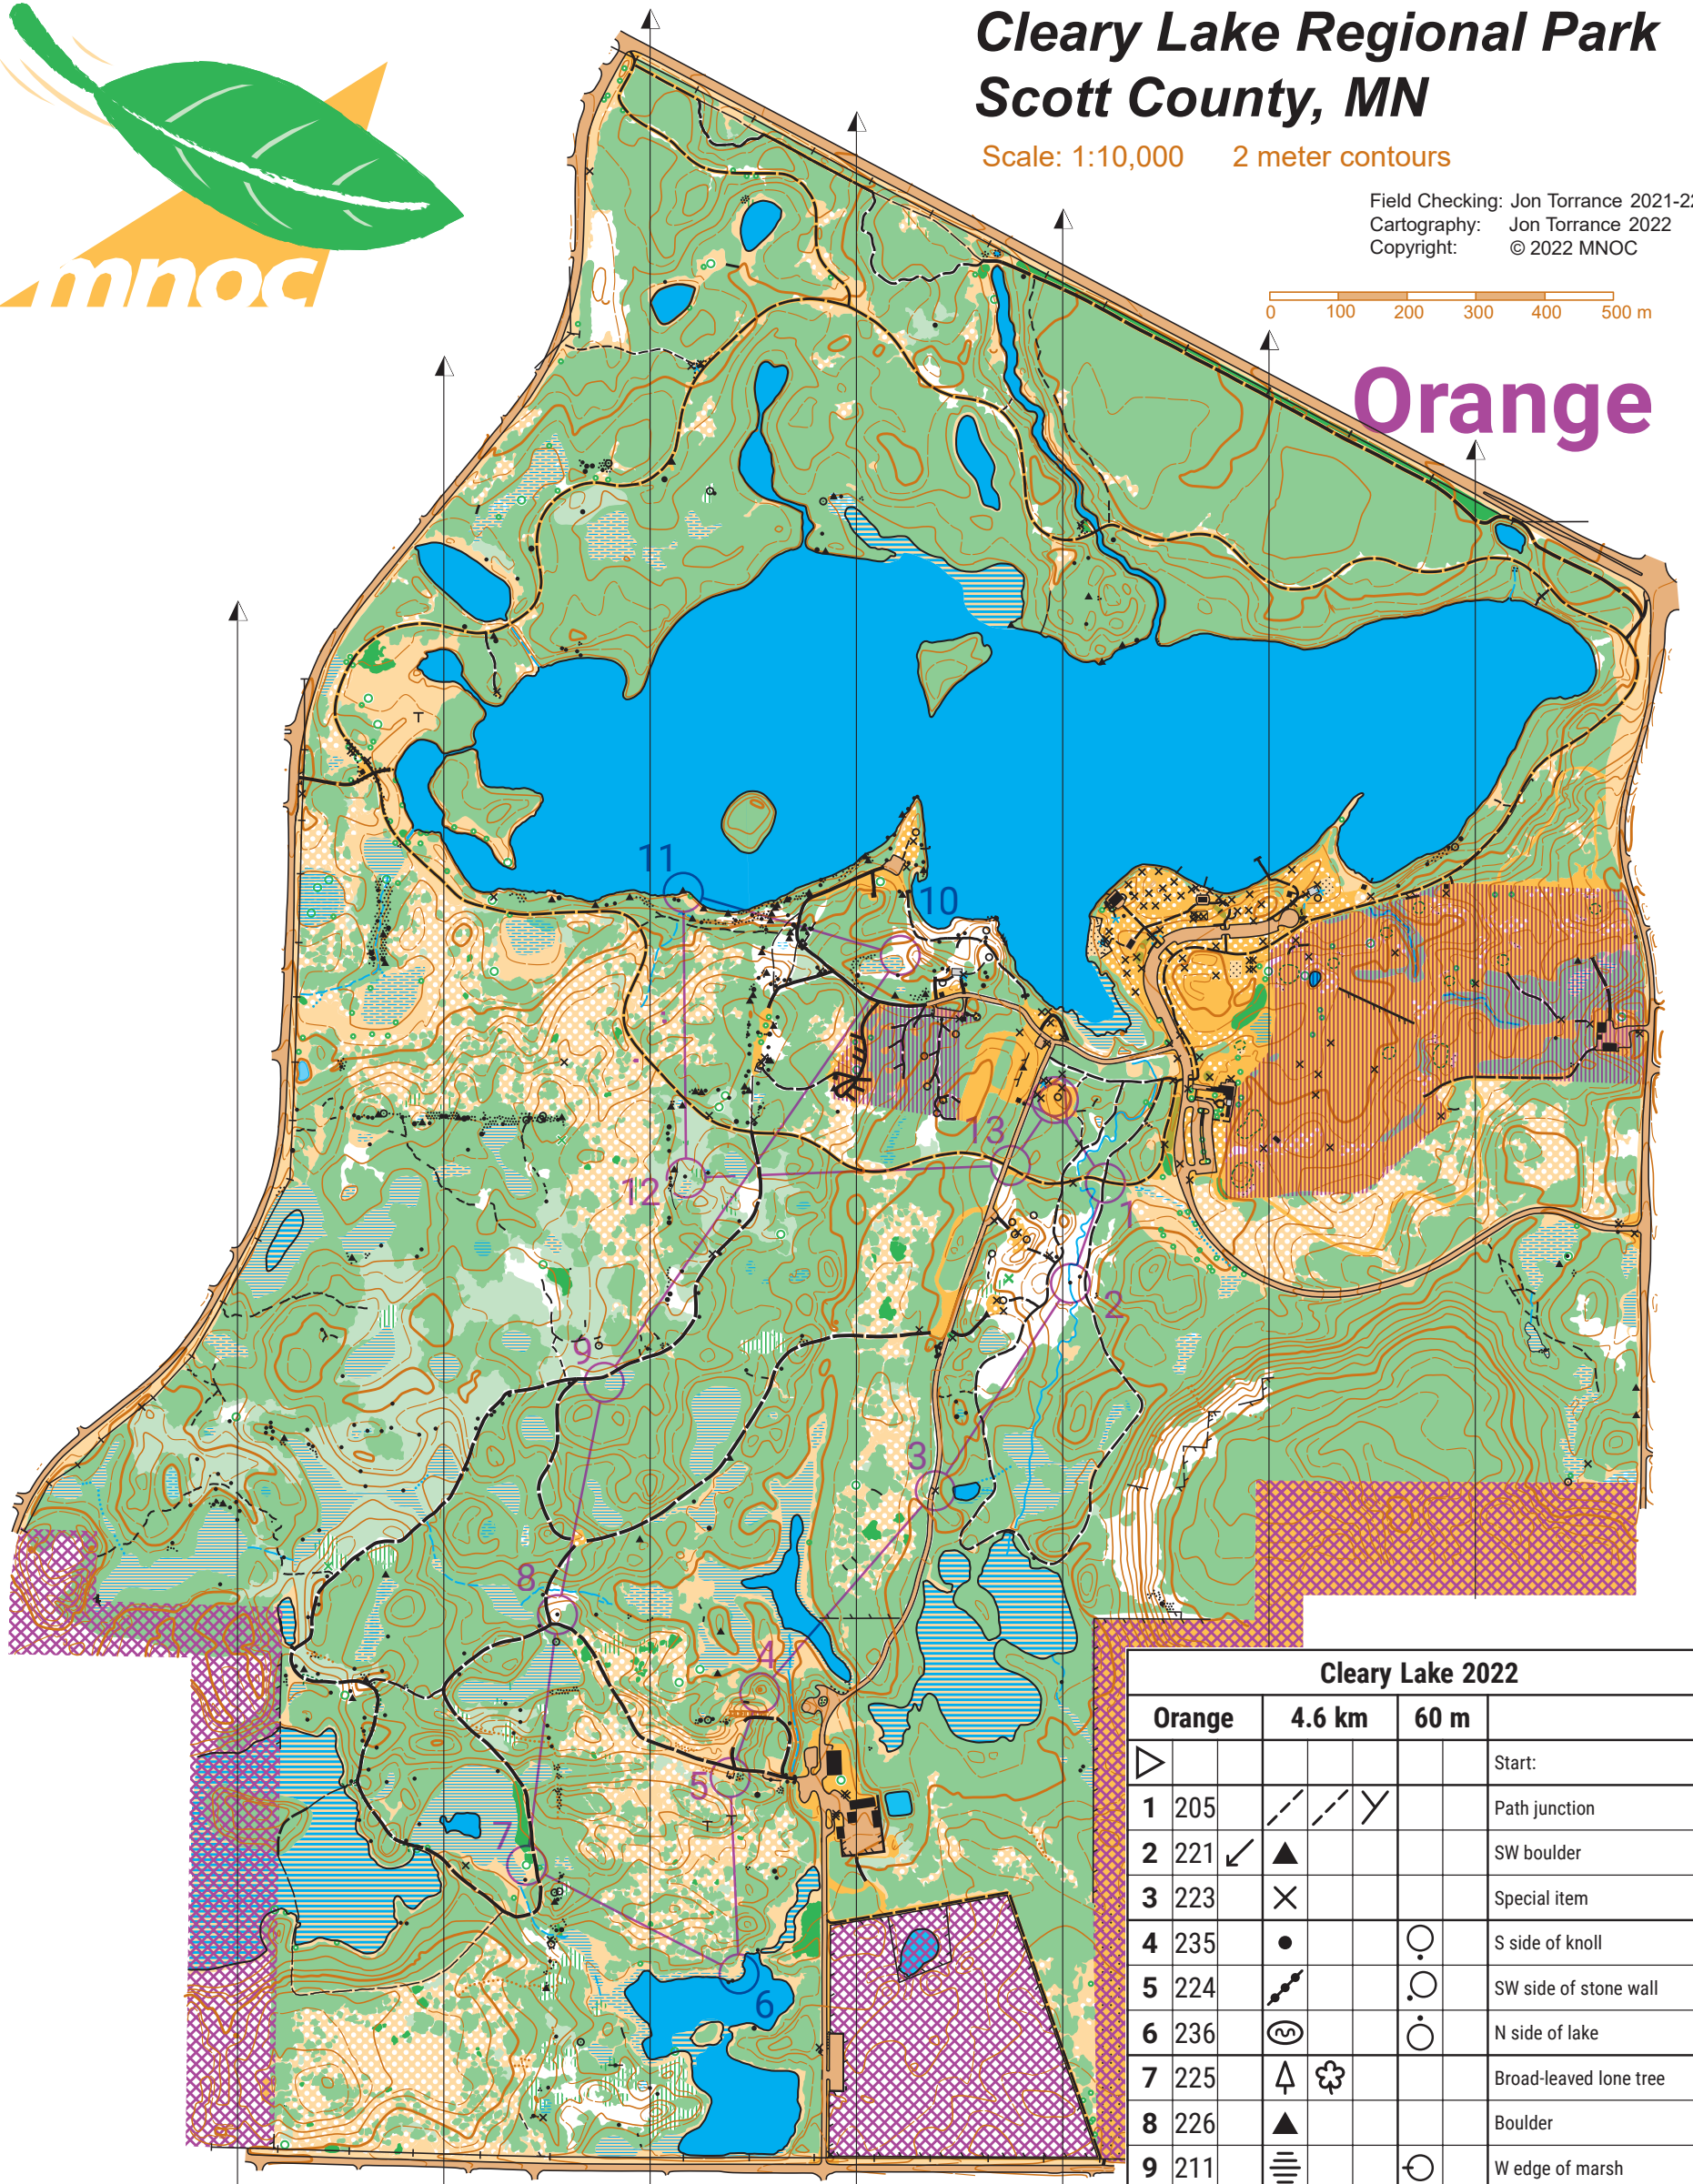

# Cleary Lake Regional Park Scott County, MN

Scale: 1:10,000 2 meter contours

Field Checking: Jon Torrance 2021-22  
Cartography: Jon Torrance 2022  
Copyright: © 2022 MNOC

0 100 200 300 400 500 m

Orange

Cleary Lake 2022				
	Orange	4.6 km	60 m	
▷				Start:
1	205	↗ ↘	Y	Path junction
2	221	↙ ▲		SW boulder
3	223	×		Special item
4	235	●	○	S side of knoll
5	224	↗	○	SW side of stone wall
6	236	⊙	○	N side of lake
7	225	↑ ☼		Broad-leaved lone tree
8	226	▲		Boulder
9	211	≡	○	W edge of marsh
10	228	≡	○	NE edge of marsh
11	216	▲		Boulder cluster
12	238	→ ▲		E boulder
13	208	↗ ↘	×	Road and path crossing
⊗		120 m	⊗	Navigate 120 m to finish

## Legend

- Paved road, road, parking area
- Vehicle track, footpath
- Small footpath, less distinct footpath
- Fence, high fence, ruined fence
- Wall, ruined wall, small tower
- Building, small building, ruin
- Canopy, water fountain
- Man-made feature, fire ring
- Boulders: small, medium
- Boulder cluster, rockpile
- Lake/pond, uncrossable marsh
- Marsh, seasonal marsh
- Watercourse, small watercourse
- Seasonal watercourse, narrow marsh
- Cliff, earth bank, pit
- Ditch, erosion gully, broken ground
- Hill, knoll, small knoll, elongated knoll
- Depression, small depression
- Contour line, index contour
- Form line, tag line
- Stony ground, sandy ground
- Open land, open w/scattered trees
- Rough open land, w/scattered trees
- Open forest (white)
- Forest: slow, difficult
- Fight, cultivated land
- Undergrowth: slow, difficult
- Narrow ride
- Large tree, small tree, rootstock
- Out-of-bounds areas
- Power line

Unmapped hazards (such as barbed wire, holes etc.) exist.

MNOC is not liable for any damages as a result of use of this map. Unauthorised copying of this map is not allowed.

Off trail travel only by special permit from 3RPD. Obey all park ordinances.